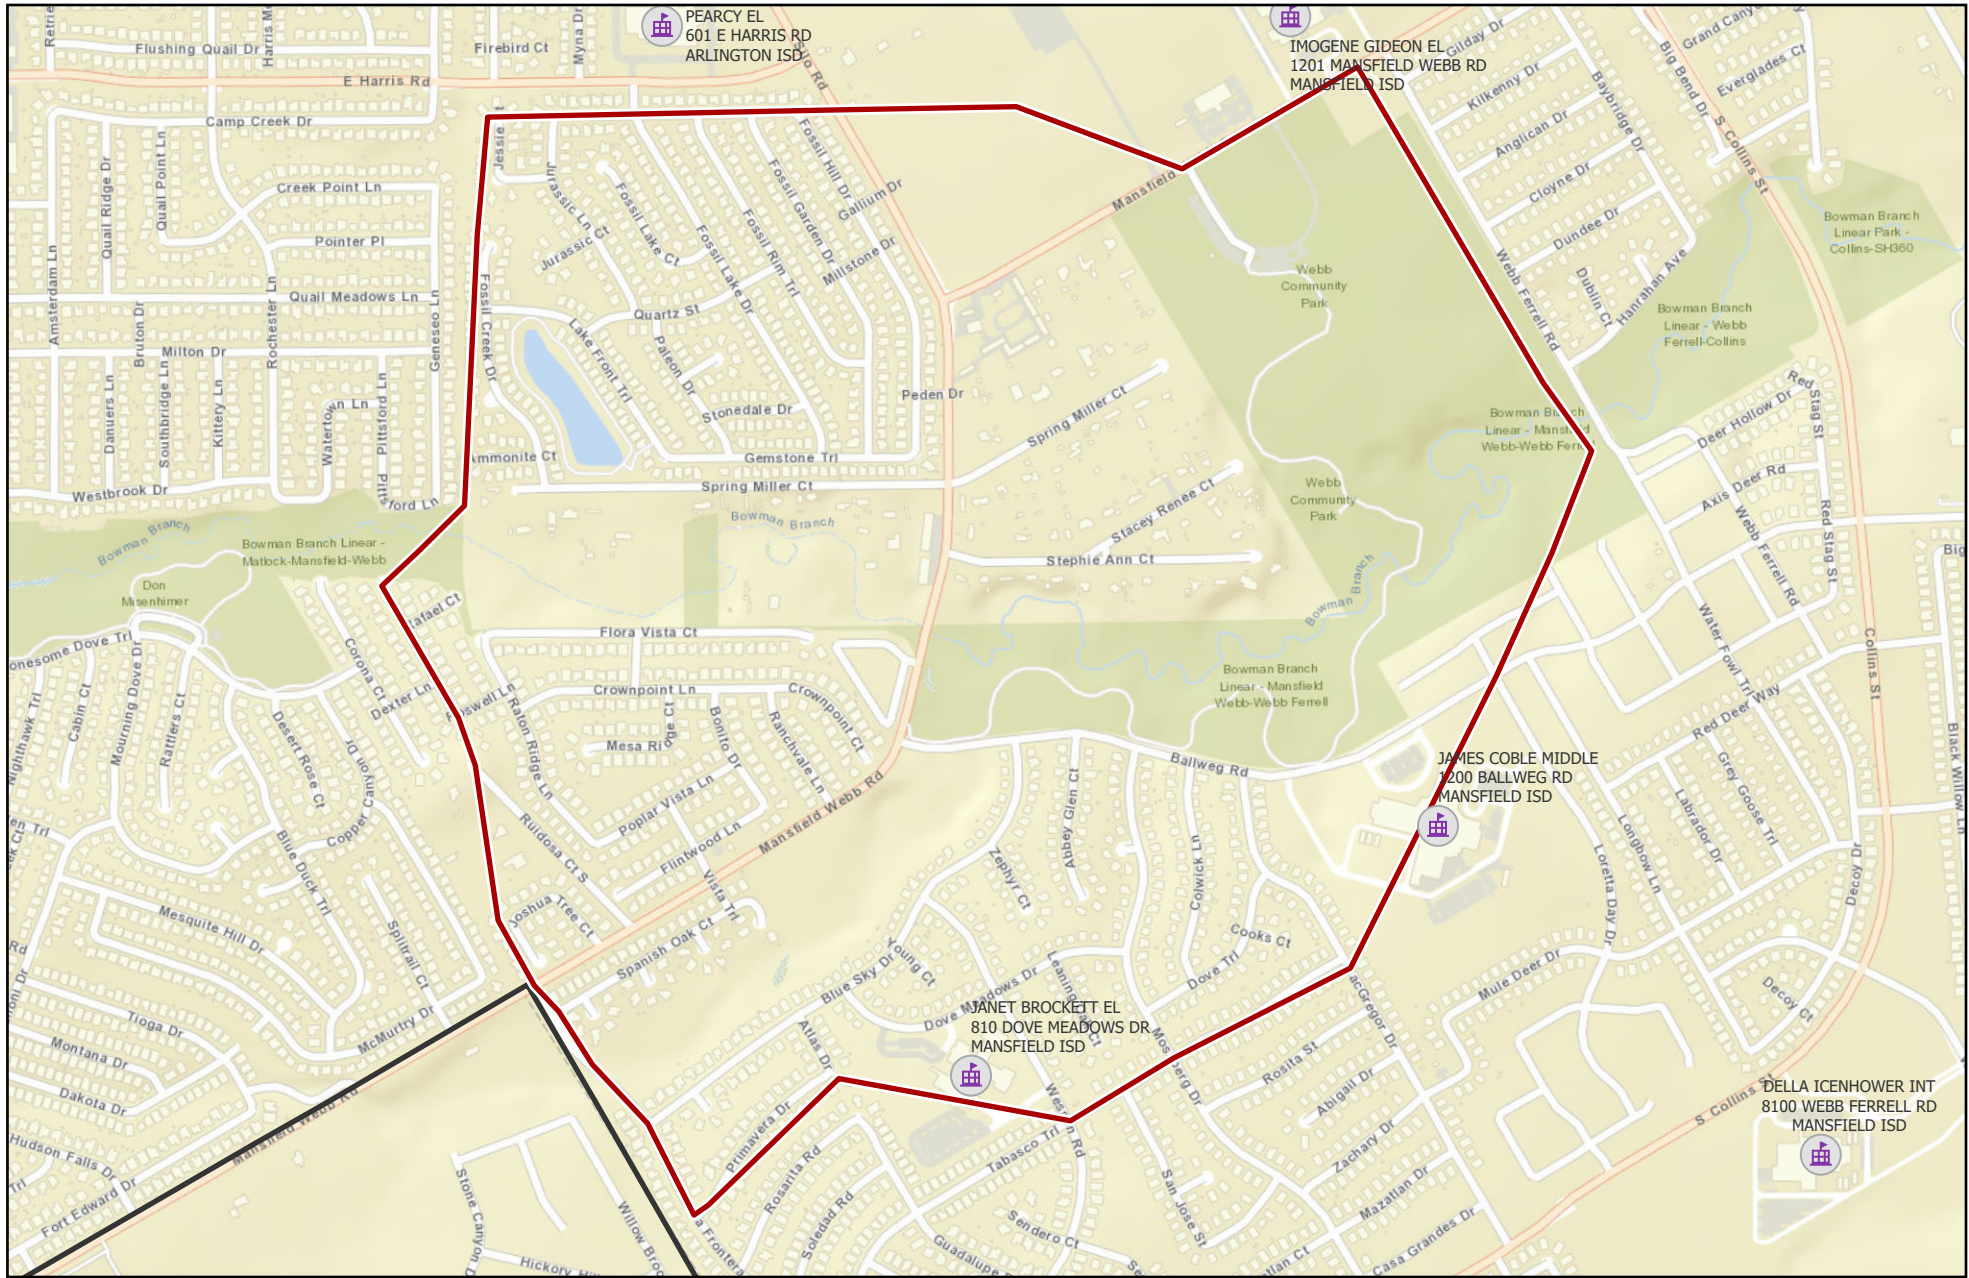

Targeted Ground Spraying Area Mansfield Webb Road at Ballweg Road

School
 Private Streets
 City Boundary
 Park Property
 Targeted Spray Area